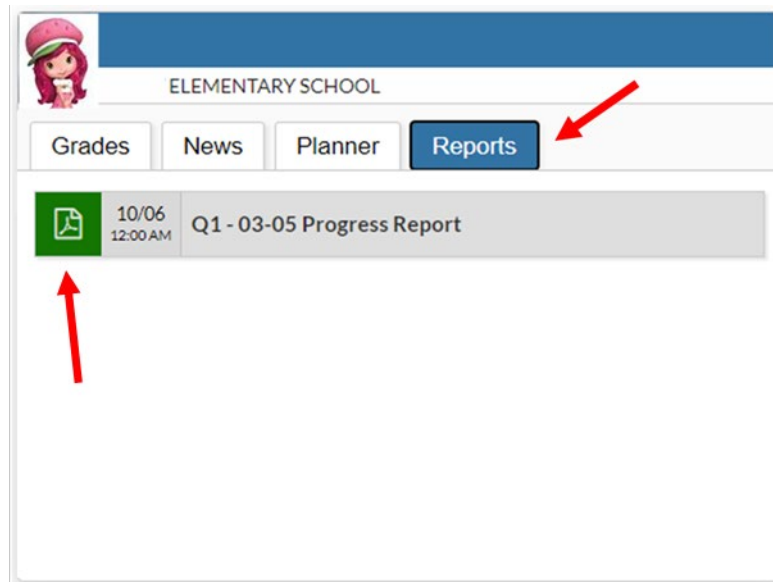

Parent and Student Portal
Accessing Grades and Report Cards or Midterms

1. Access your Student or Parent Portal account. If needed, select the student whose grades/reports you wish to view.
2. To view grades, click the **Grades** tab on the center tile of your Portal page.

ELEMENTARY SCHOOL								
Grades News Planner Reports								
Q1	Q2	Q3	Q4	08/31 - 11/02				
Pd	Course	Teacher	Ex	Unx	Tardy	Grade		
00	03 Homeroom	A	0	0	0	NG		
01	LANG ARTS GRADE 3	A	0	0	0	88% B		
03	MATH GRADE THREE	A	0	0	0	100% A		
04	SCIENCE GRADE THREE	A	0	0	0	85% B		
05	SOC STUDIES 3	A	0	0	0	100% A		
07	PHYSICAL EDUCATION 3	M	0	0	0	100% A		
07	MUSIC-INTERM 1	V	0	0	0	100% A		
07	ART - INTERM 1	J	0	0	0	100% A		

3. To view your student's current midterm or report card, click the **Reports** tab.

Click the green pdf icon to view or print the report.