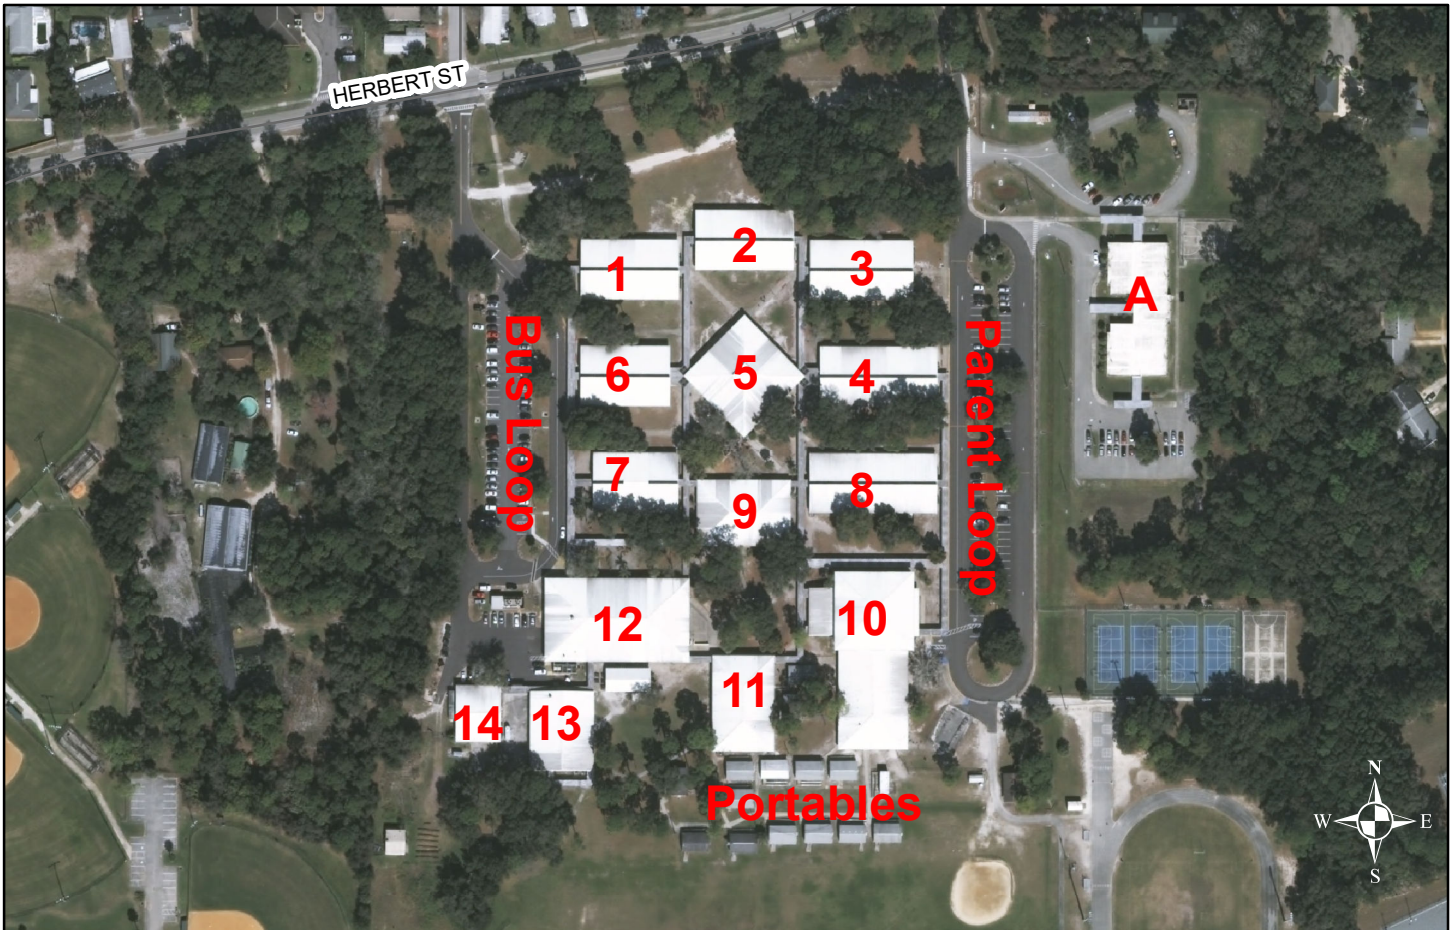

Silver Sands Middle School  
1300 Herbert Street  
Port Orange, FL

## Building Index

- |               |                          |
|---------------|--------------------------|
| 1. Classrooms | 9. Administration        |
| 2. Classrooms | 10. Gymnasium            |
| 3. Classrooms | 11. Music                |
| 4. Classrooms | 12. Cafeteria            |
| 5. Media      | 13. Custodial            |
| 6. Classrooms | 14. Ag Building          |
| 7. Classrooms | A. Herbert Street Center |
| 8. Classrooms |                          |