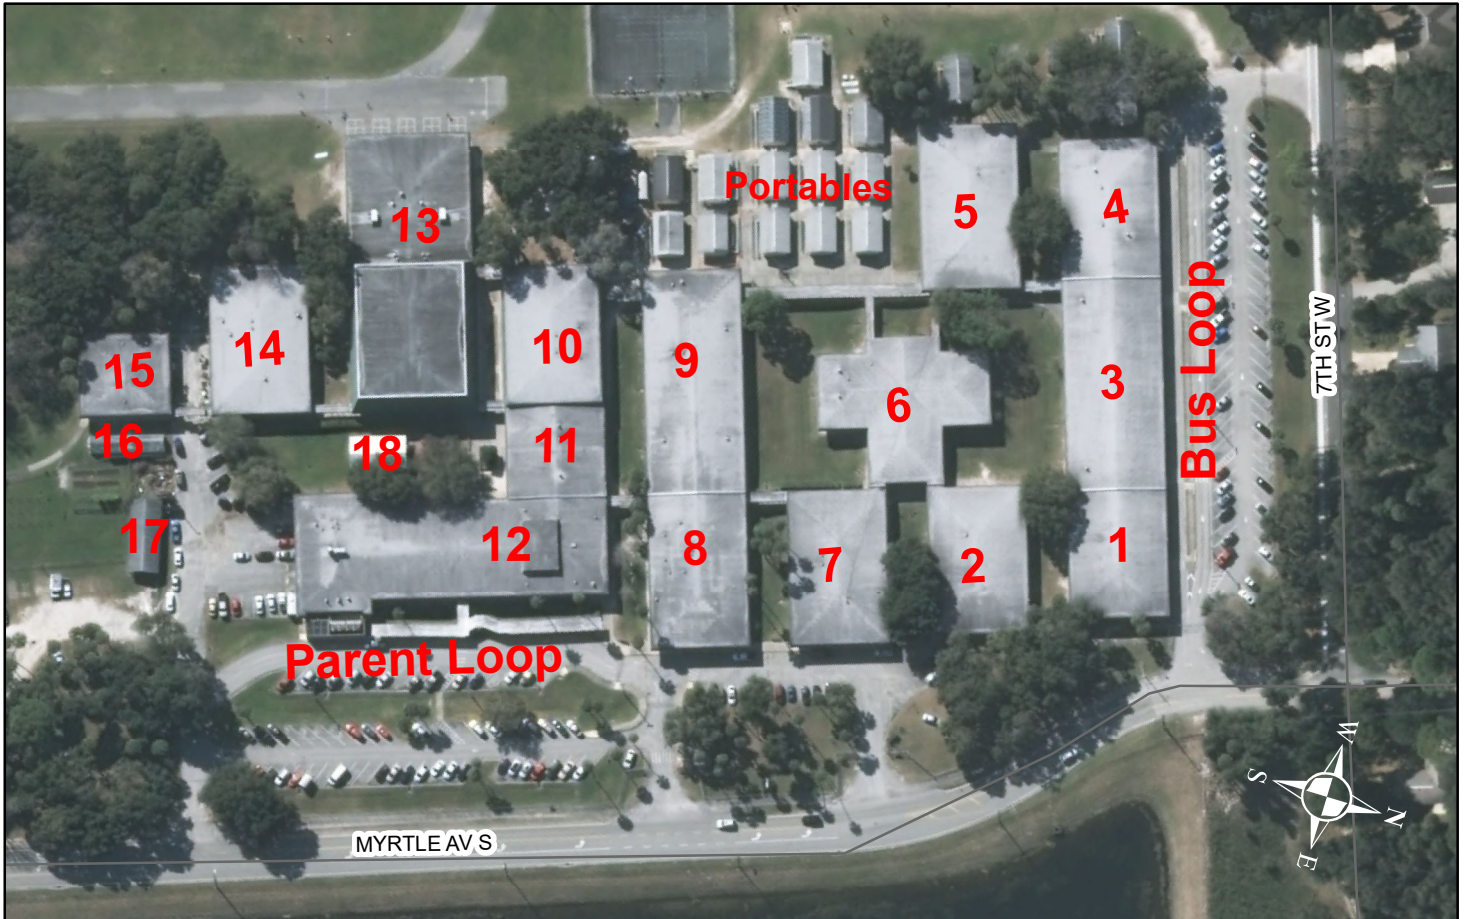

New Smyrna Beach Middle
1200 South Myrtle Avenue
New Smyrna Beach, FL

Building Index

- | | |
|-------------------|------------------------------|
| 1. Classrooms | 10. Band |
| 2. Classrooms | 11. Music |
| 3. Classrooms | 12. Auditorium,
Cafeteria |
| 4. Classrooms | 13. Gymnasium |
| 5. Classrooms | 14. Classrooms |
| 6. Media | 15. Agricultural Center |
| 7. Administration | 16. Greenhouse |
| 8. Classrooms | 17. Storage |
| 9. Classrooms | 18. Storage |