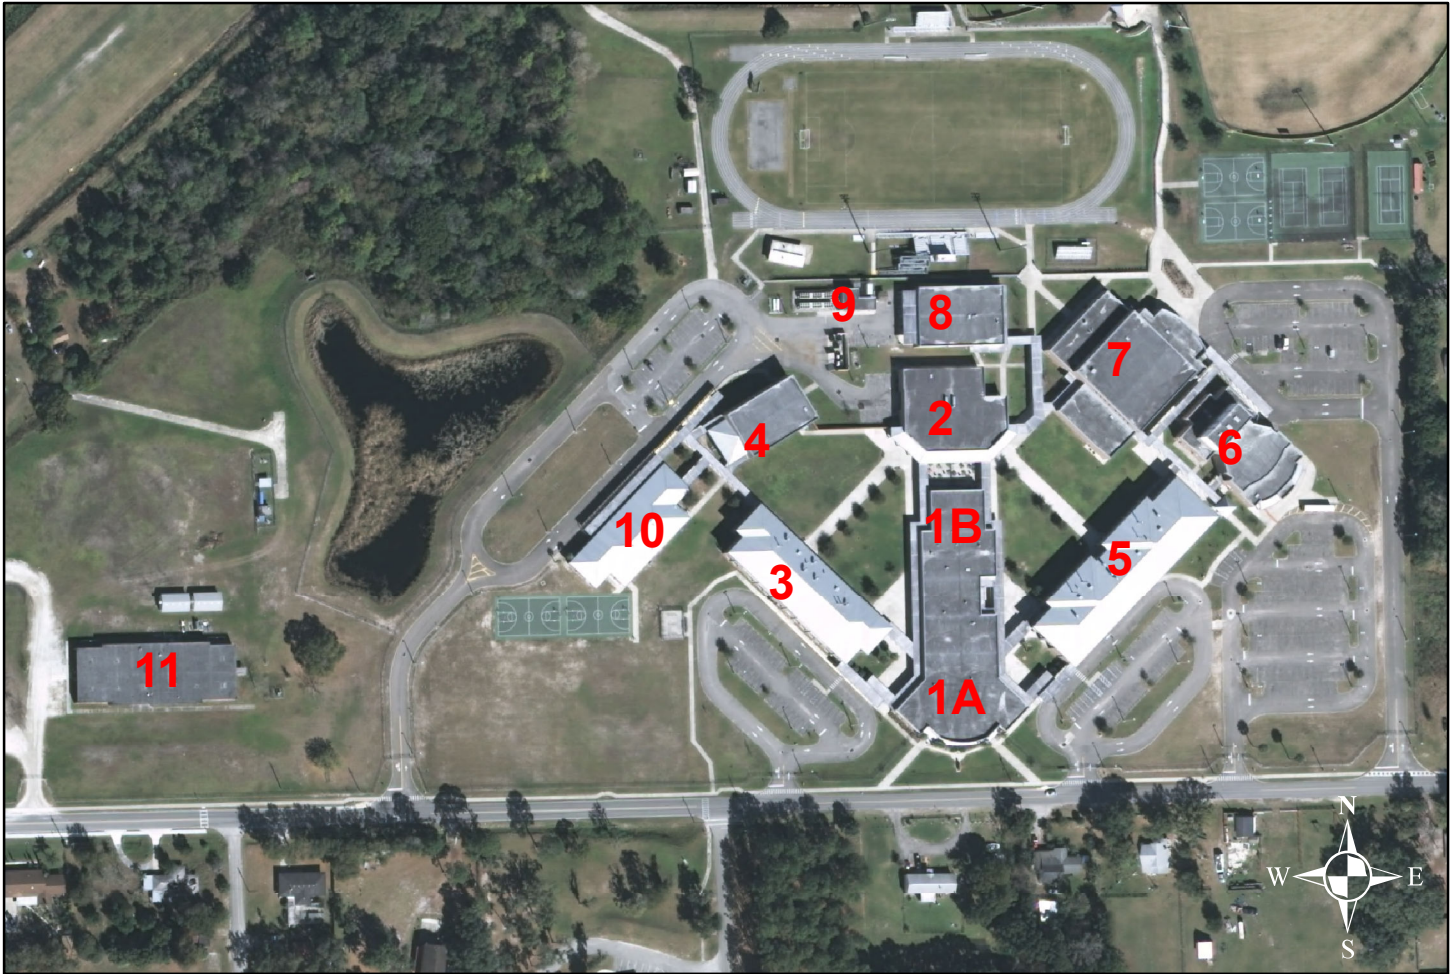

Taylor Middle High
100 East Washington Avenue
Pierson, FL

Building Index

- | | |
|--|--------------------------------|
| 1A. Administration, Media, Art | 6. Auditorium |
| 1B. Business Technology, Music
Home Economics | 7. Gymnasium |
| 2. Cafeteria | 8. HS Classrooms |
| 3. MS Classrooms | 9. Mechanical |
| 4. MS Multipurpose | 10. MS Classrooms |
| 5. HS Classrooms | 11. Old Middle School Building |